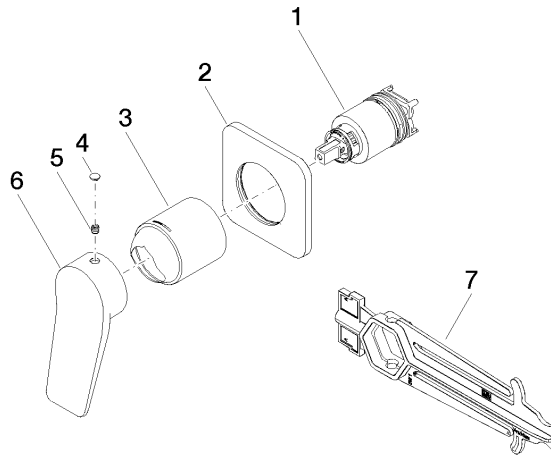

Required miscellaneous

Concealed wall-mounted single-lever mixer - 35 860 970 90

- max. recess depth 95 mm
- min. recess depth 80 mm

LISSÉ Concealed single-lever mixer with cover plate - Chrome

LISSÉ

36 060 845

Certificates

LGA_29905.

36 060 845

Spare parts list

No.	Item Number	Name	Quantity used	Delivery time
1	90 15 05 046 02 90	cartridge	1	2
2	90 27 84 020 00-00	rosette	1	10
3	09 11 02 288-00	cover	1	10
4	90 31 20 087 00-00	plug	1	10
5	90 31 11 030 00 90	pin	1	2
6	09 20 84 021-00	handle	1	10
7	90 30 09 064 00 90	key	1	2